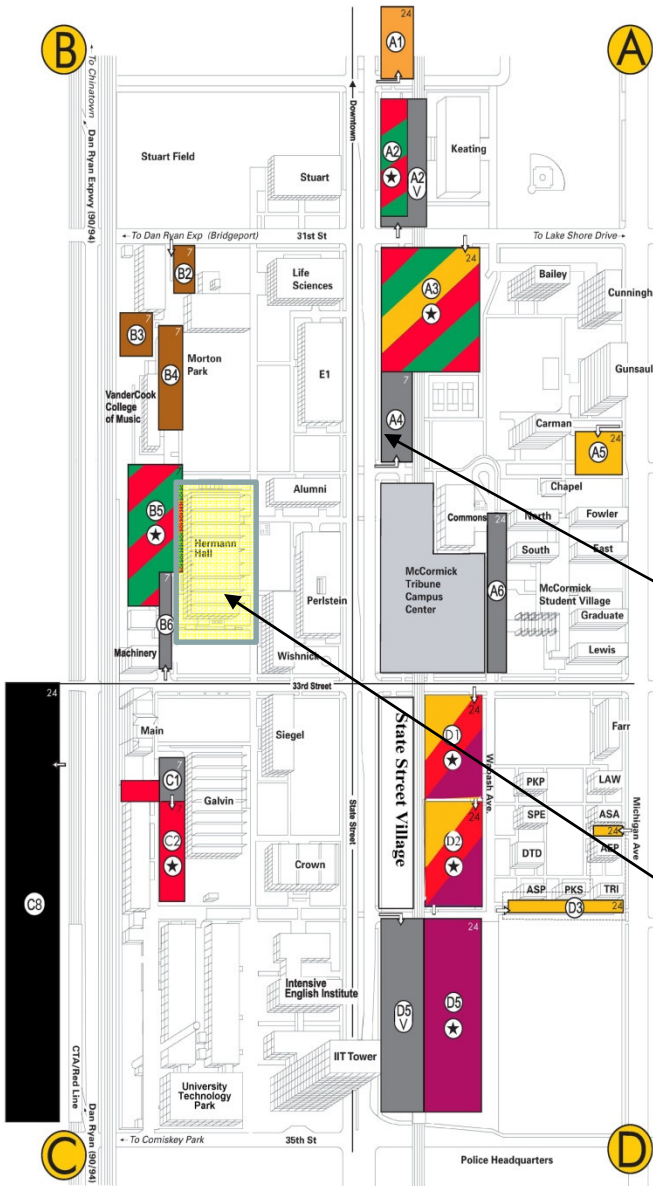

IIT GUEST PARKING FOR

Association for Contextual & Behavioral Science

**Lot A4
32nd St.
& State St.**

**Workshop Location:
Hermann Hall
3241 S. Federal St.**

Parking Lot Map

Lots Enforced 24 hours daily (24)
A1, A3, A5, A6, C8, D1, D2, D3

Lots Enforced 7a.m.-7p.m., Mon-Sat (7)
A2, A2-V, A4, B2, B3, B4, B5, B6, C1, C2, C4, C5, D1, D2, D5, D5-V

Permit Color Key

- Commuter Students (green)
- Faculty & Staff (red)
- On-campus Students & Apartment Residents (yellow)
- CTA, IIT Facilities, and VanderCook Employees (brown)
- IIT Tower (purple)
- Contractors (orange)
- Visitors, metered parking (gray)
- US Cellular (black)

Parking Lot Key

- A1- Orange
- A2- Red & Green
- A3- Red, Green & Yellow
- A4- Gray (Meters)
- A5- Blue
- A6- Gray (Meters)
- B2- Brown (CTA)
- B3- Brown (Facilities)
- B4- Brown (VanderCook)
- B5- Red & Green
- B6- Gray (Meters)
- C1- Gray (Meters)
- C2- Red
- C8- Black (Overflow for ALL Permits)
- D1- Red & Yellow & Purple
- D2- Red, Yellow & Purple
- D3- Yellow
- D5- Purple
- D5-V- Gray (Meters)
- ★ Indicates Black Permit parking allowed after 3p.m., Mon-Fri.
- ↑ Indicates parking lot entrance